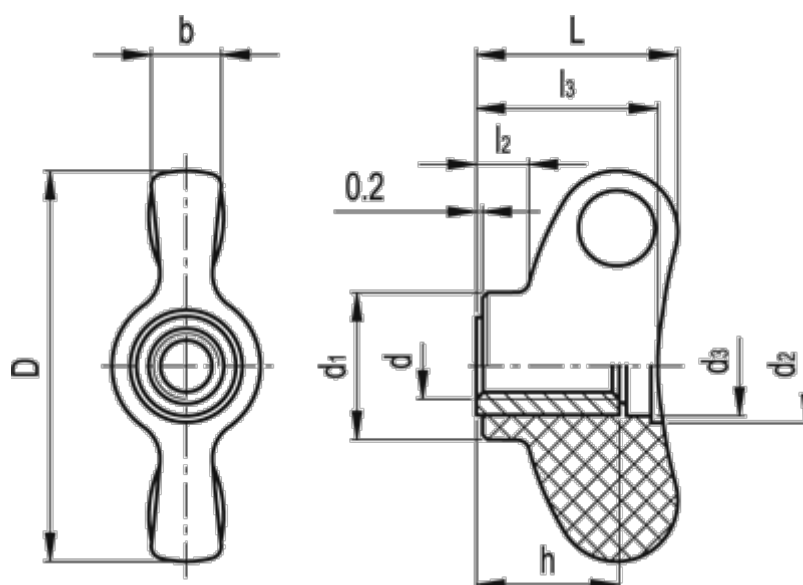

Article number: 2302008606
Description: E+G Wing nut
CWN.32 FP-M6

Measures

b	= 6.0	l2	= 3.5
D	= 32	l3	= 14.5
d1	= 12.0	Weight (g) = 5	
d2	= 9		
d3	= 8.0		
d 6H	= M6		
h	= 12		
L	= 16.5		